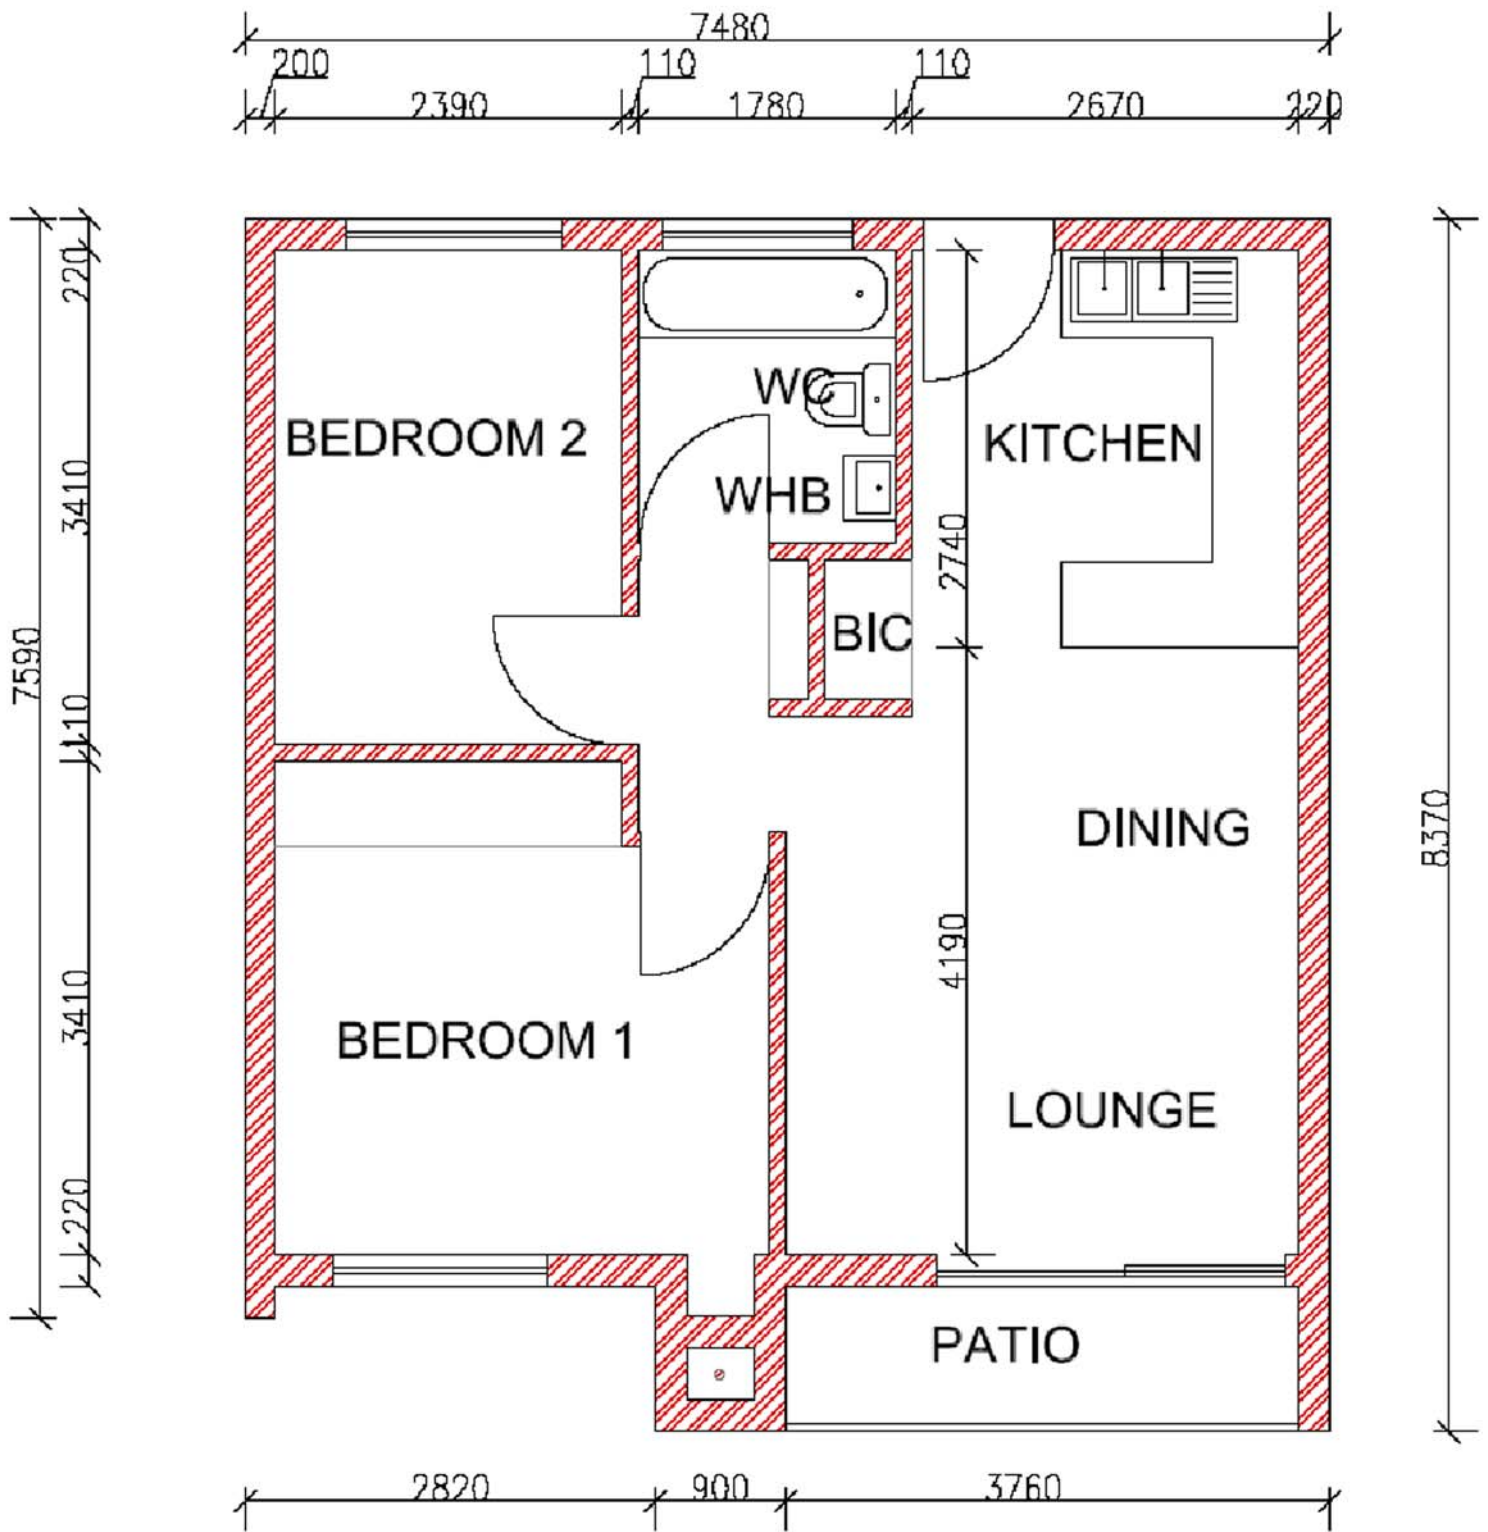

# CUPIDO GARDENS

TYPICAL UNIT PLAN  
scale 1:50

## Type 1 (59m<sup>2</sup>)