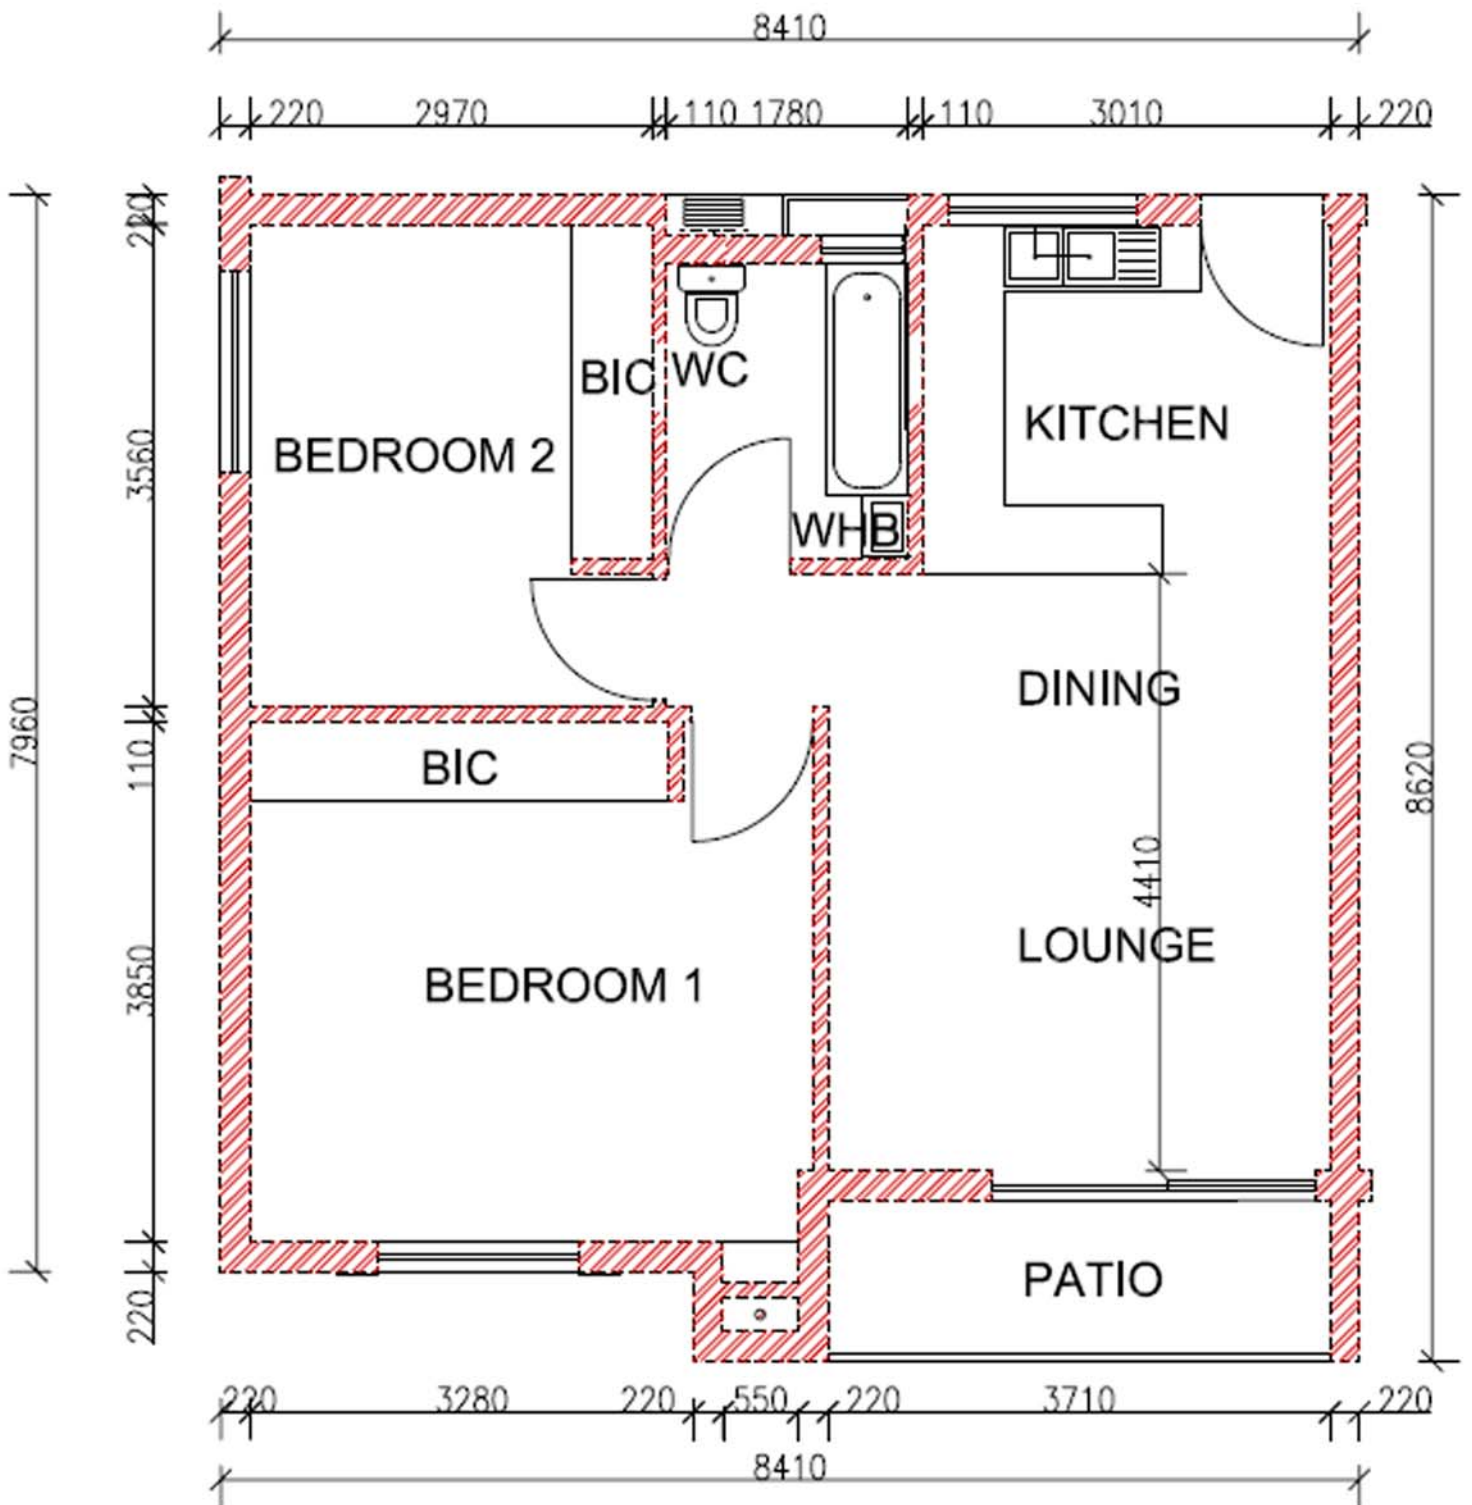

CUPIDO GARDENS

TYPICAL UNIT PLAN
scale 1:50

Type 2 (72m²)