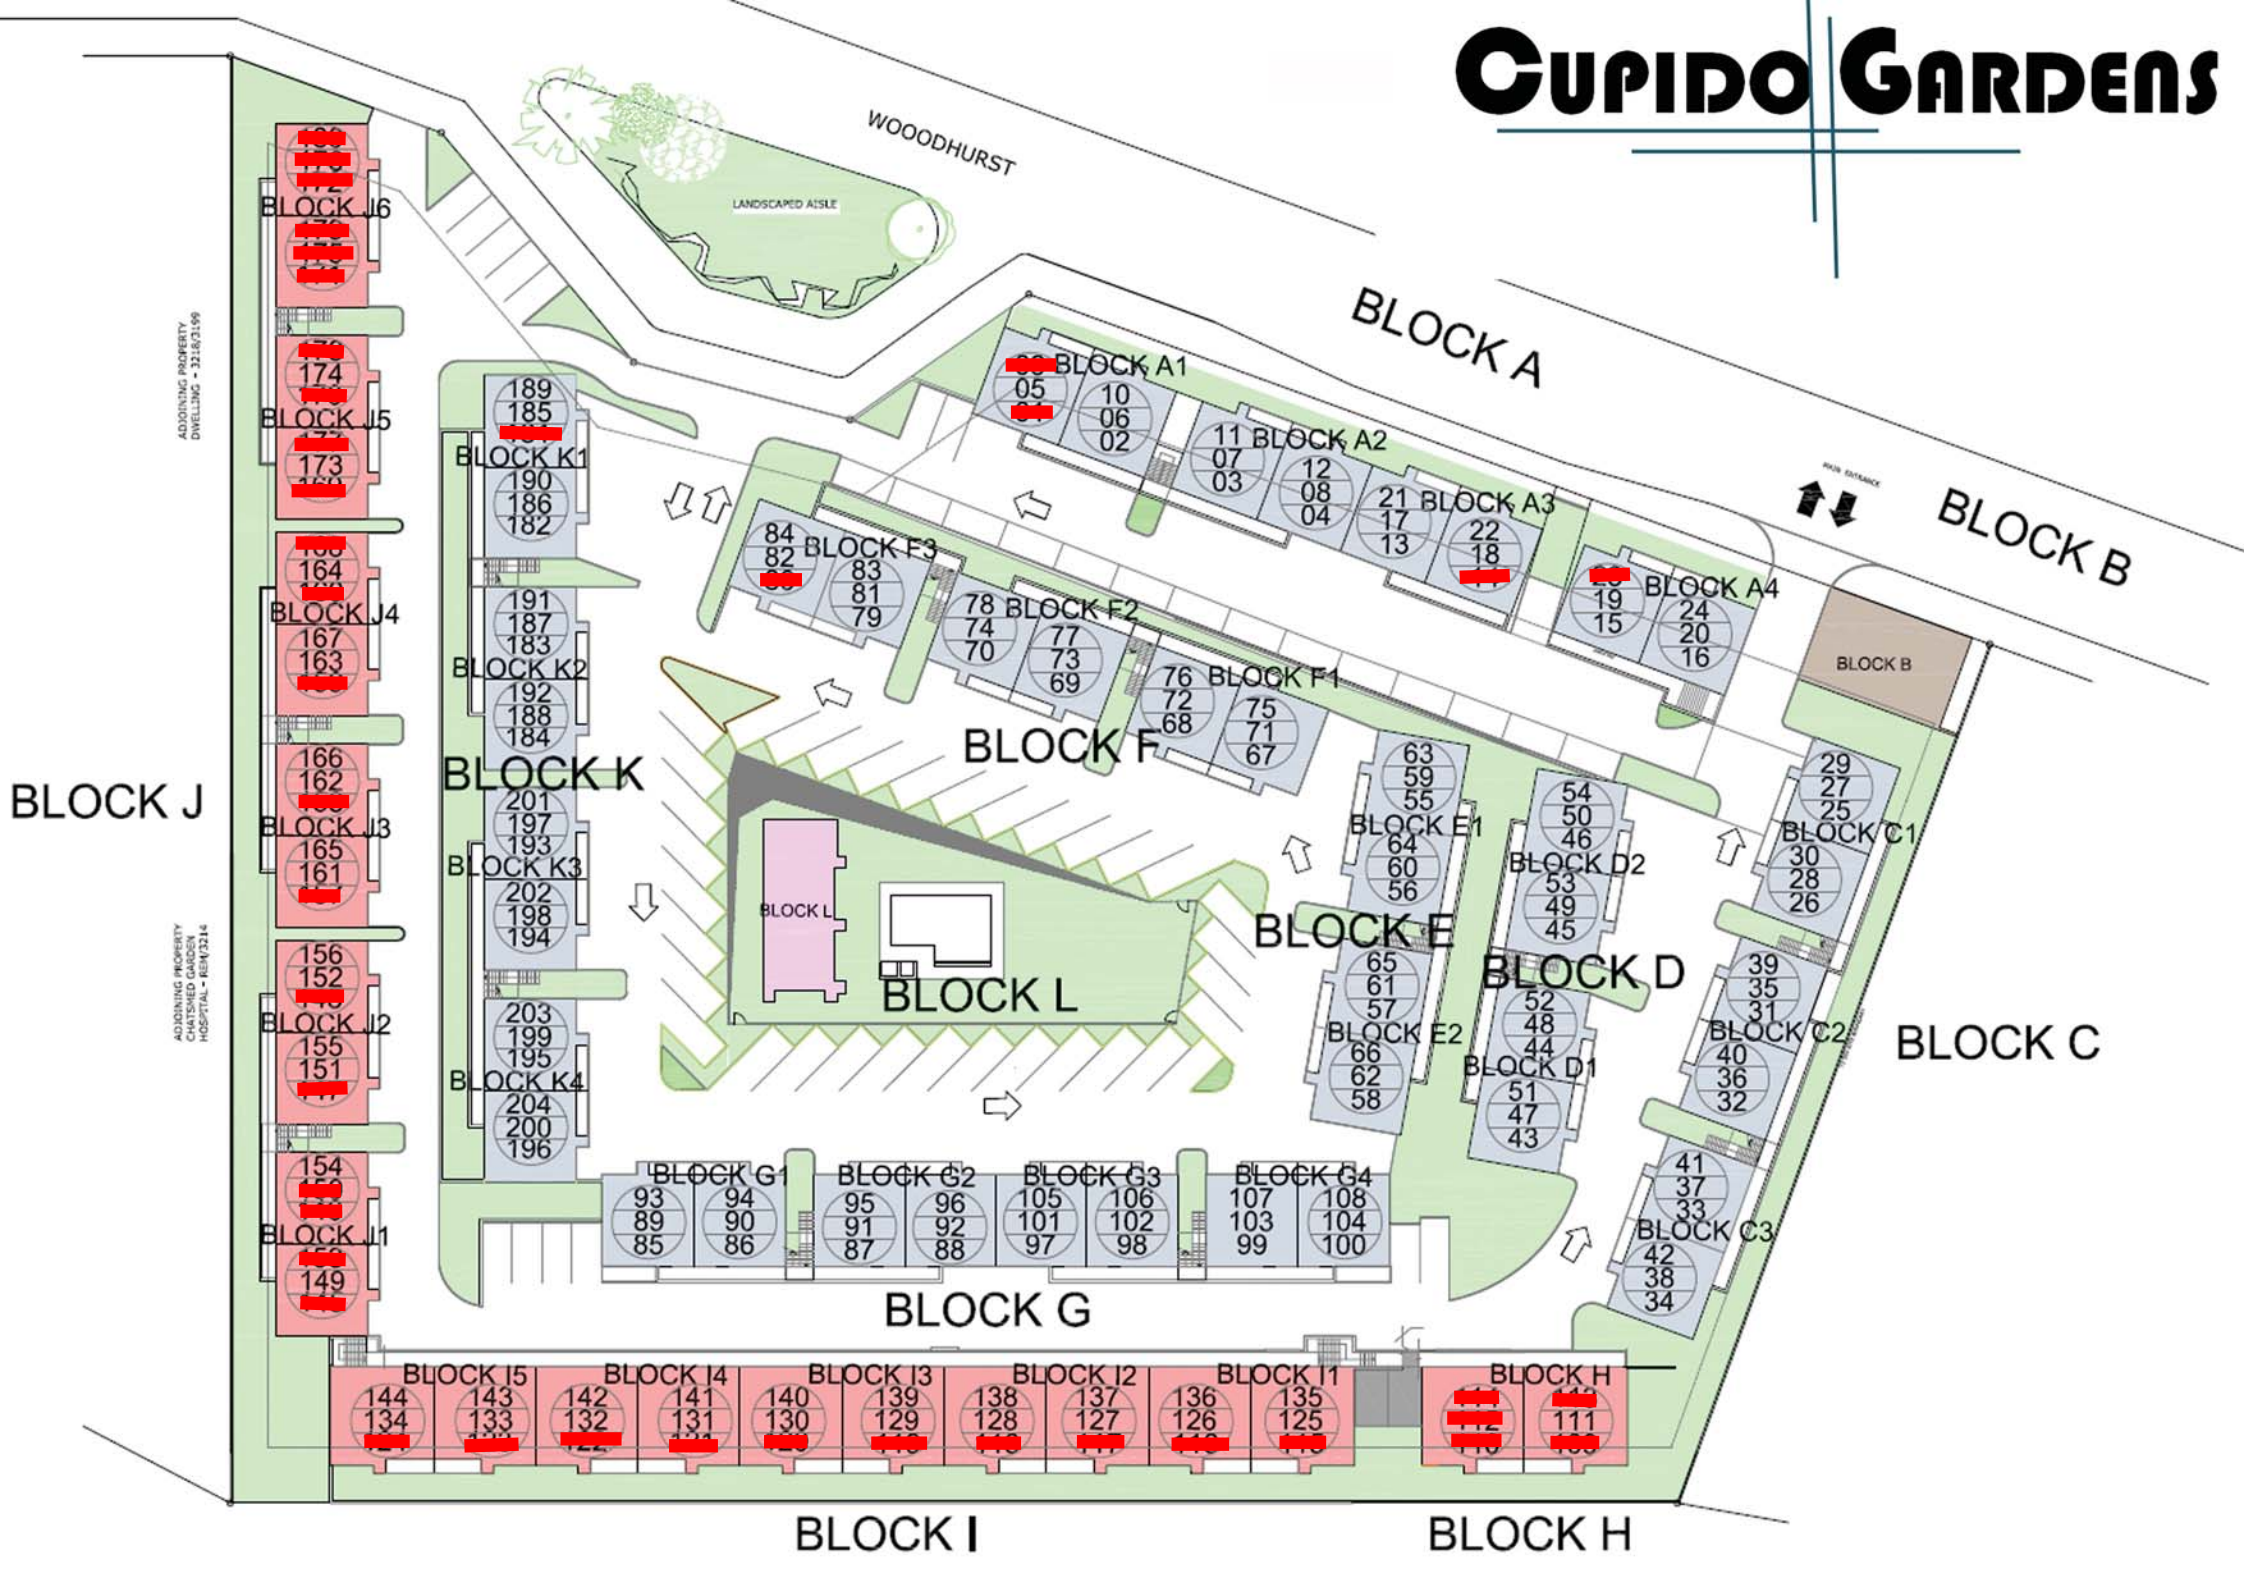

CUPIDO GARDENS

ADJOINING PROPERTY
DUNDEE - 3218319