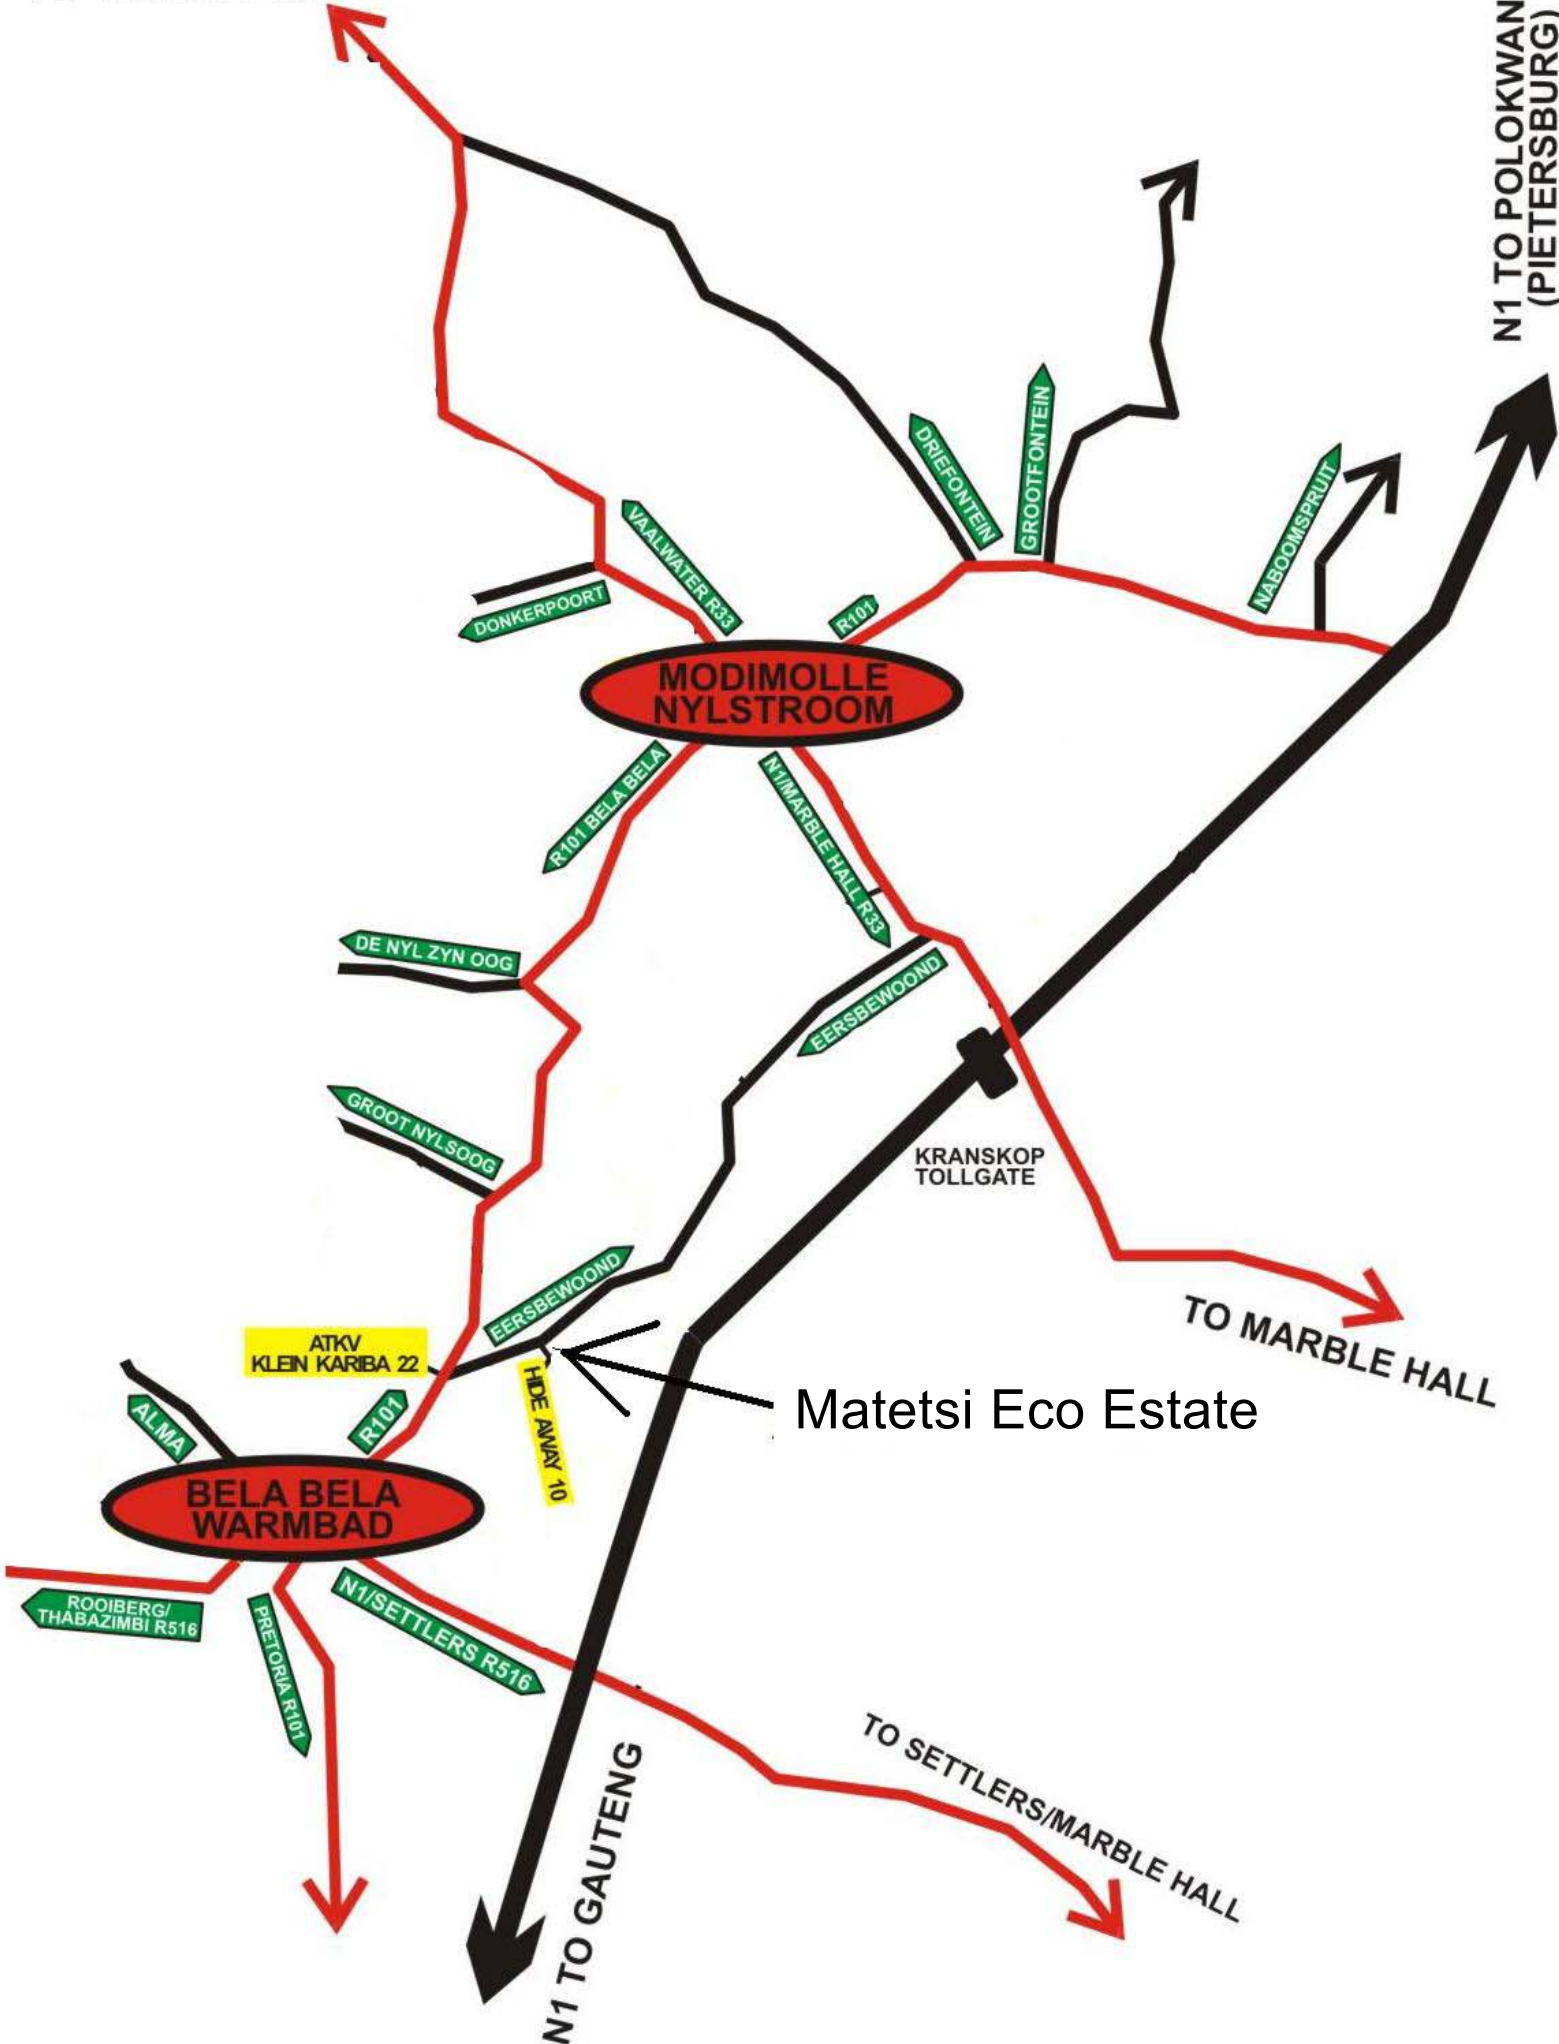

TO VAALWATER

N1 TO POLOKWANE
(PIETERSBURG)

Matetsi Eco Estate

TO MARBLE HALL

TO SETTLERS/MARBLE HALL

N1 TO GAUTENG

BELA BELA WARMBAD

MODIMOLLE NYLSTROOM

KRANSKOP TOLLGATE

ATKV KLEIN KARIBA 22

HIDE AWAY 10

DONKERPOORT

VAALWATER R33

R101

DRIEFONTEIN

GROOTFONTEIN